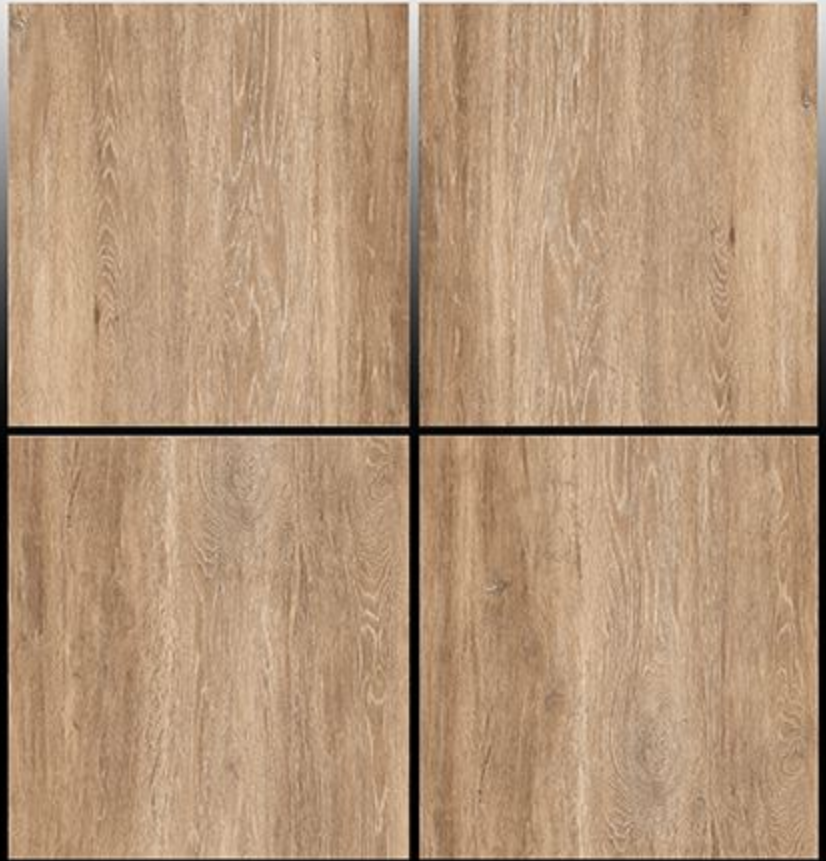

107

108

112

ADRINE BROWN

ADRINE GRISS

ALPEN BEIGE WOOD

ALVIRA DARK GREY

ALVIRA LIGHT GREY

ARTIK WHITE

ATLANTA BIANCO

ATLANTA GRISS

BELGIAN BIANCO

BOAT WOOD CHOCO

BOAT WOOD GREY

COCOA WENGE

Drift Wood beige

FLOVEINS GRISS

FLOVEINS MOCA

FRANSIS NERO LIGHT

FRANSIS NERO

GLACIER BEIGE

GLACIER BROWN

GLACIER GREY

GRANICER

PLUTO NERO

RED STONE

SAND GREY

SAND NATURAL

SAPHIRE BRONZE

SAPHIRE LIGHT GREY

TRAVERA BLACK

WOOD BROWN