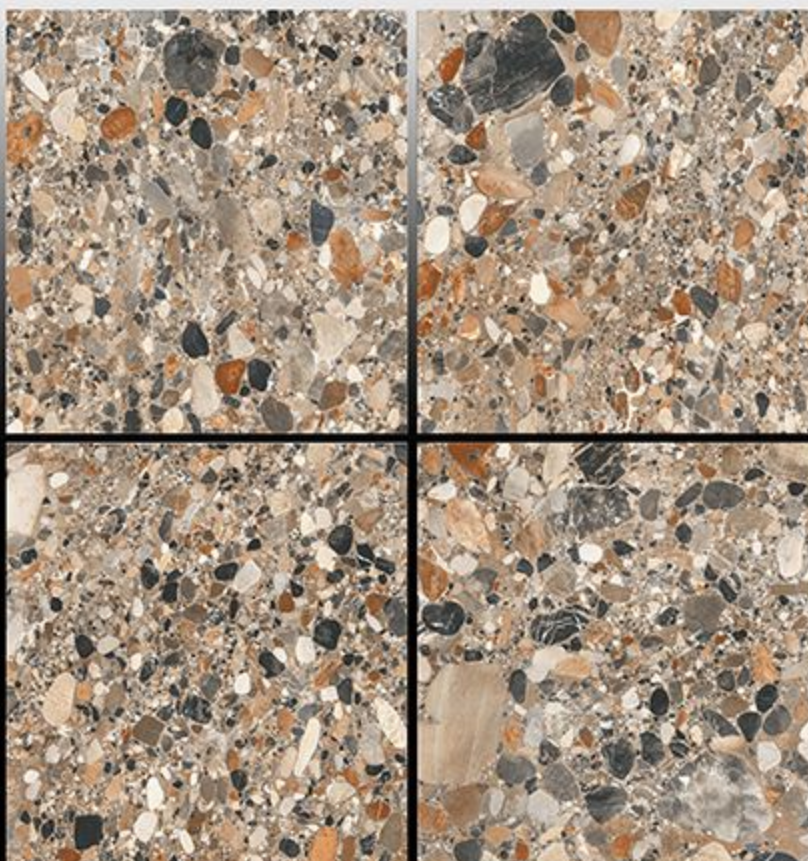

107

108

112

ADRINE BROWN

ADRINE GRISS

ALPEN BEIGE WOOD

ALVIRA DARK GREY

ALVIRA LIGHT GREY

GREY STONE

HARRY BEIGE

HARRY BROWN

HARRY CREMA

HARRY DARK GREY

HARRY DARK NERO

HARRY GREY

HARRY IVORY

NOROI GREY

NOROI IVORY

NOROI WHITE

OAK WOOD BEIGE

OAK WOOD BROWN

OAK WOOD NATURAL

PLUTO CREMA

PLUTO GIRIS

PLUTO NERO

RED STONE

SAND GREY

SAND NATURAL

SAPHIRE BRONZE

SAPHIRE LIGHT GREY

TRAVERA BLACK

WOOD BROWN