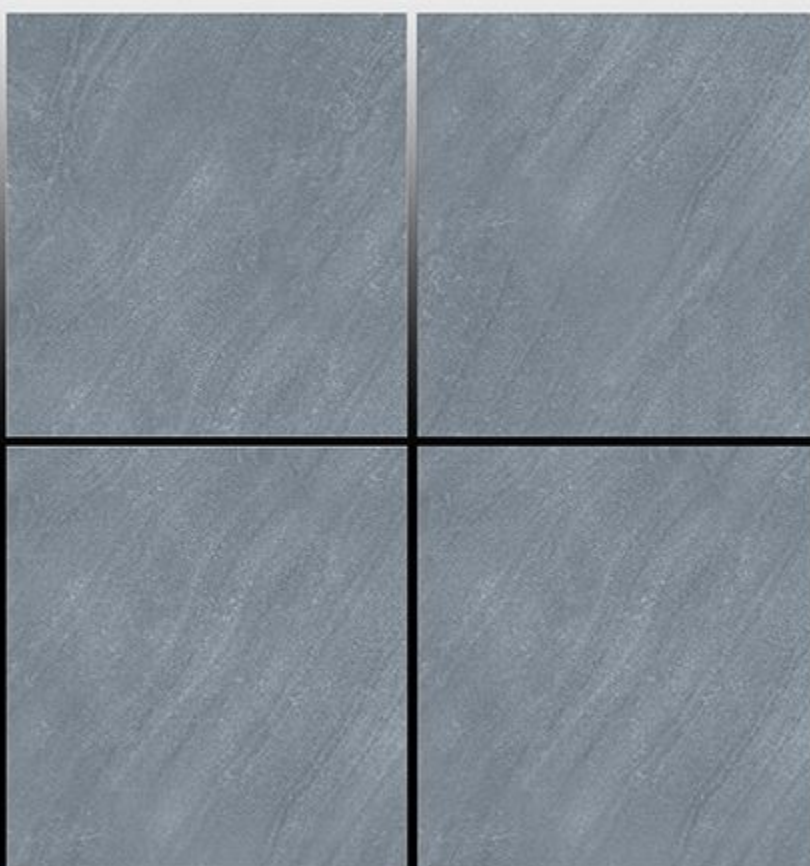

Matt Series

CERAMIC WALL TILES
600 x 600mm

LIGHT
WEIGHT

WATERPROOF
SURFACE

CHEMICAL
RESISTANCE

FROST
RESISTANCE

RESISTANCE
TO FIRE

101

107

108

112

ADRINE BROWN

ADRINE GRISS

ALPEN BEIGE WOOD

ALVIRA DARK GREY

ALVIRA LIGHT GREY

GREY STONE

HARRY BEIGE

HARRY BROWN

HARRY CREMA

HARRY DARK GREY

HARRY DARK NERO

HARRY GREY

HARRY IVORY

PLUTO NERO

RED STONE

SAND GREY

SAND NATURAL

SAPHIRE BRONZE

SAPHIRE LIGHT GREY

TRAVERA BLACK

WOOD BROWN