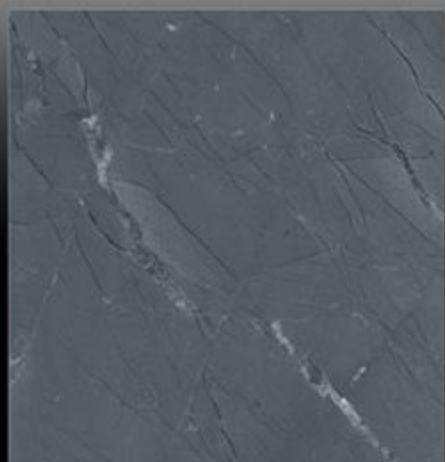

Matt Series

CERAMIC WALL TILES
600 x 600mm

LIGHT
WEIGHT

WATERPROOF
SURFACE

CHEMICAL
RESISTANCE

FROST
RESISTANCE

RESISTANCE
TO FIRE

101

FLOVEINS GRISS

FLOVEINS MOCA

FRANSIS NERO LIGHT

FRANSIS NERO

GLACIER BEIGE

GLACIER BROWN

GLACIER GREY

GRANICER

GREY STONE

HARRY BEIGE

HARRY BROWN

HARRY CREMA

HARRY DARK GREY

HARRY DARK NERO

HARRY GREY

HARRY IVORY

PLUTO NERO

RED STONE

SAND GREY

SAND NATURAL

SAPHIRE BRONZE

SAPHIRE LIGHT GREY

TRAVERA BLACK

WOOD BROWN